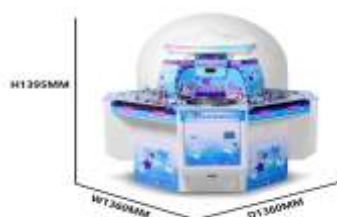

Interactive Archery